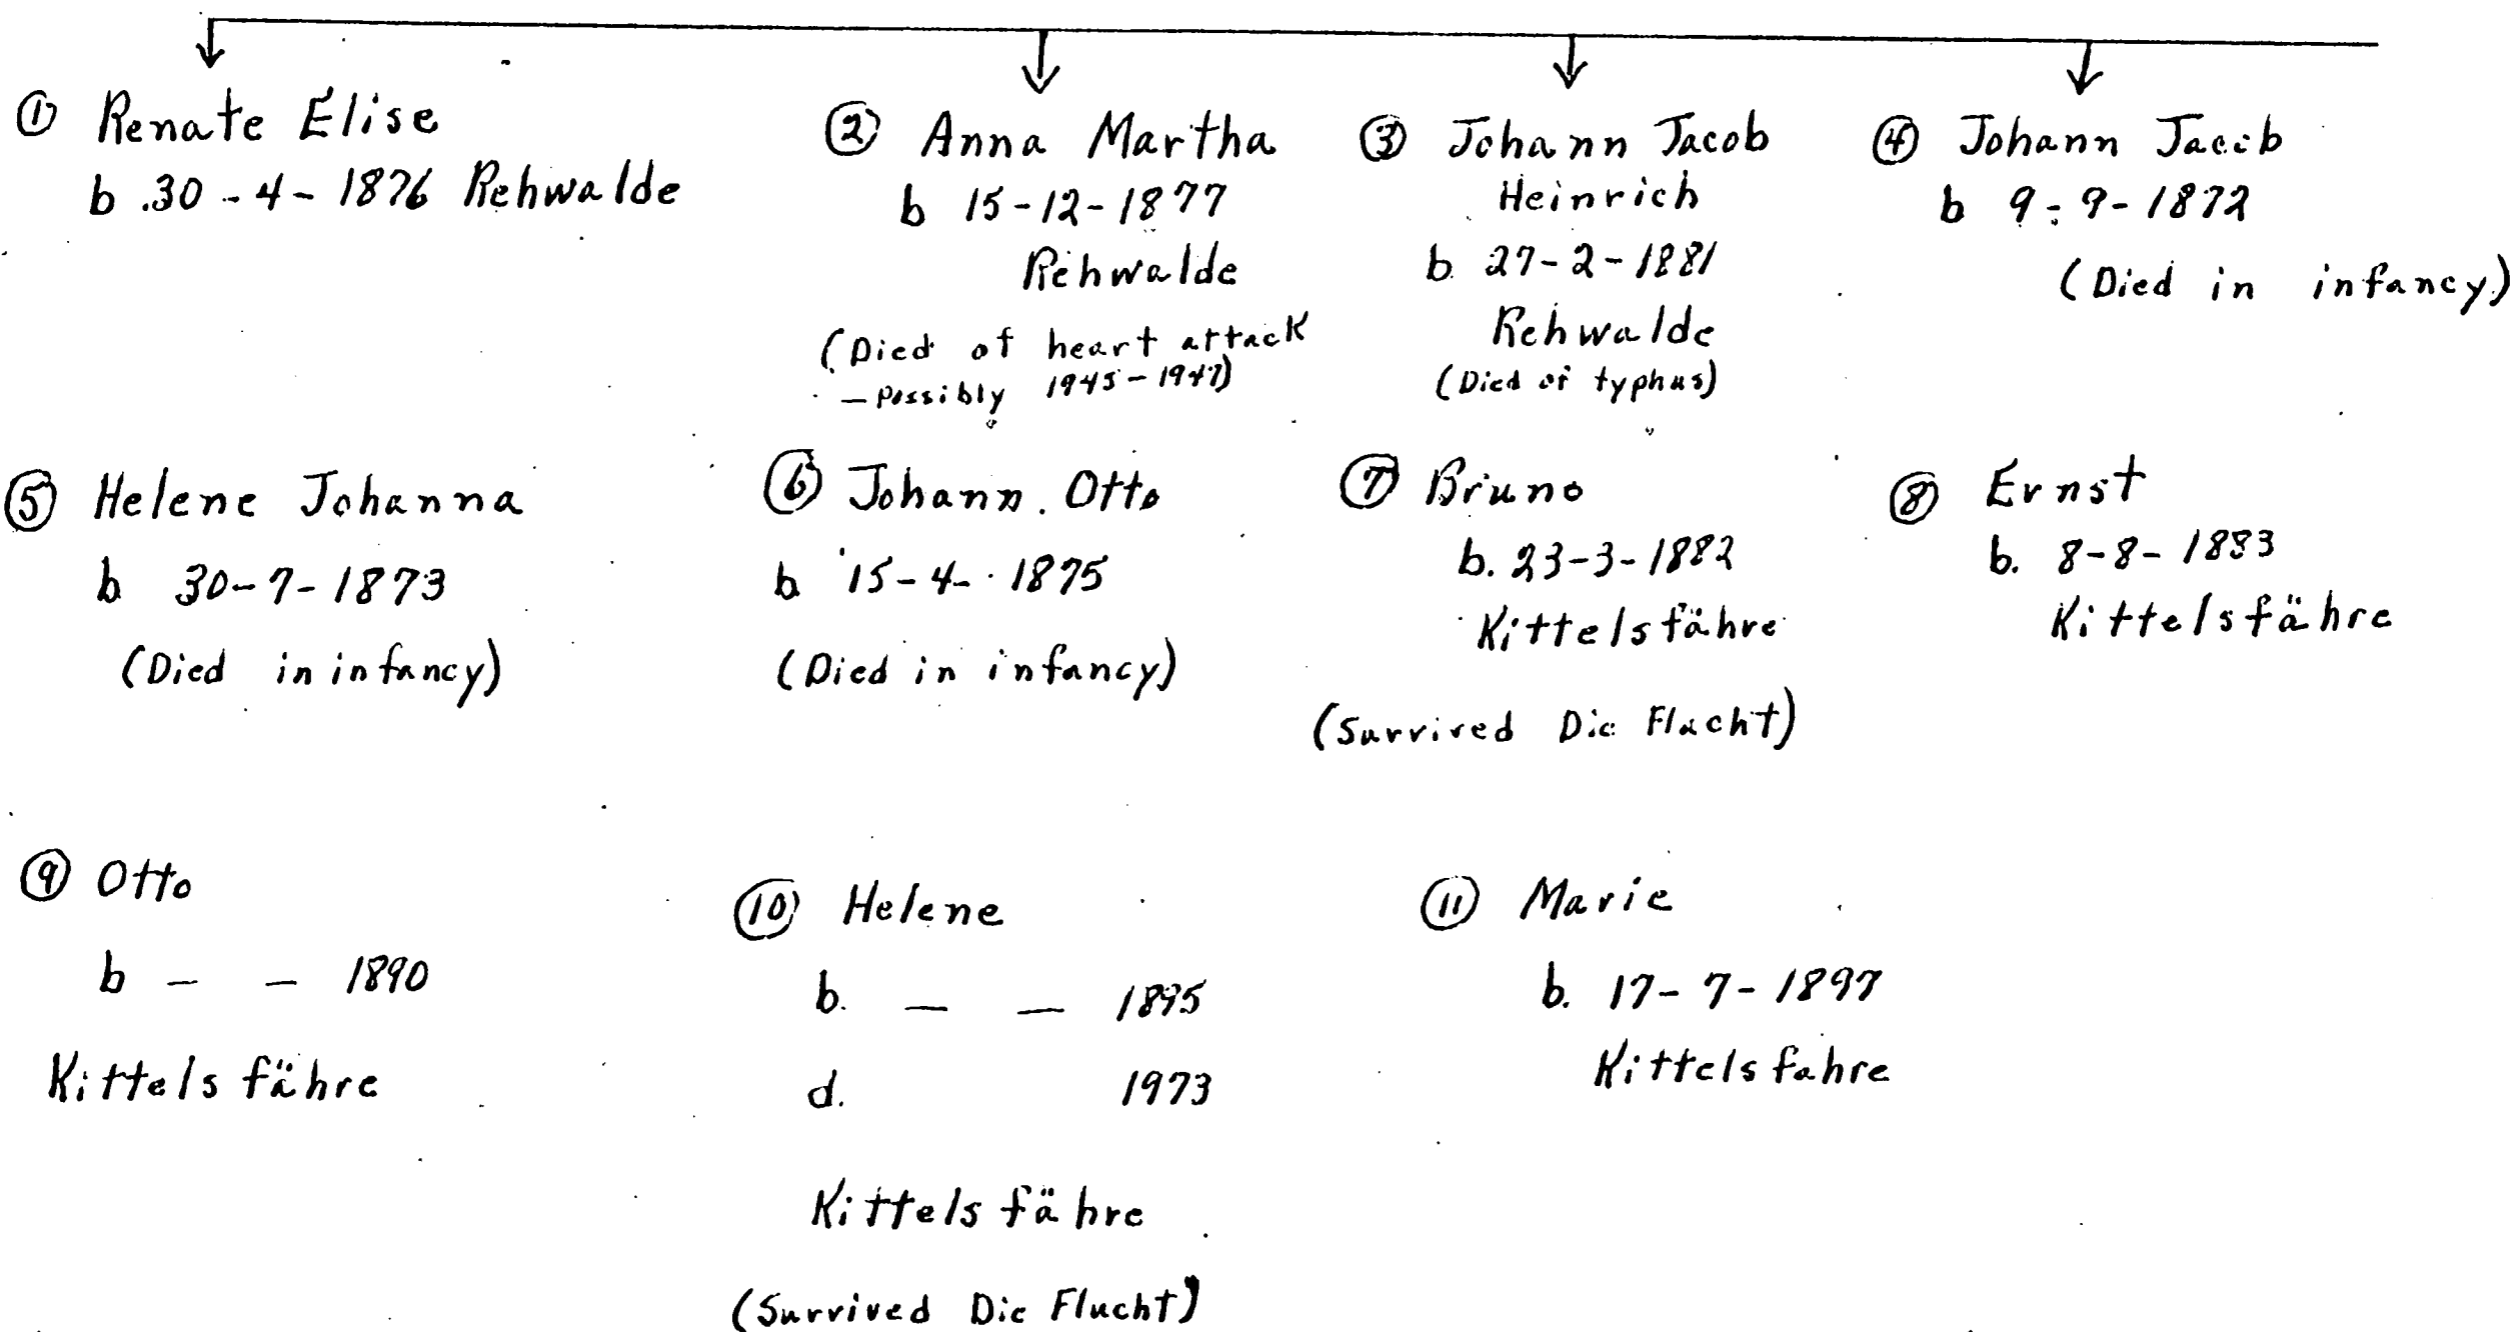

Helene DycK

b. 22-12-1851 Tiegenhof  
d. 28-7-1916

m. 20-12-1871

Johannes Klausen

b. 27-1-1851 Rehwalde

Because of the flight from their land in 1945, no further information now.