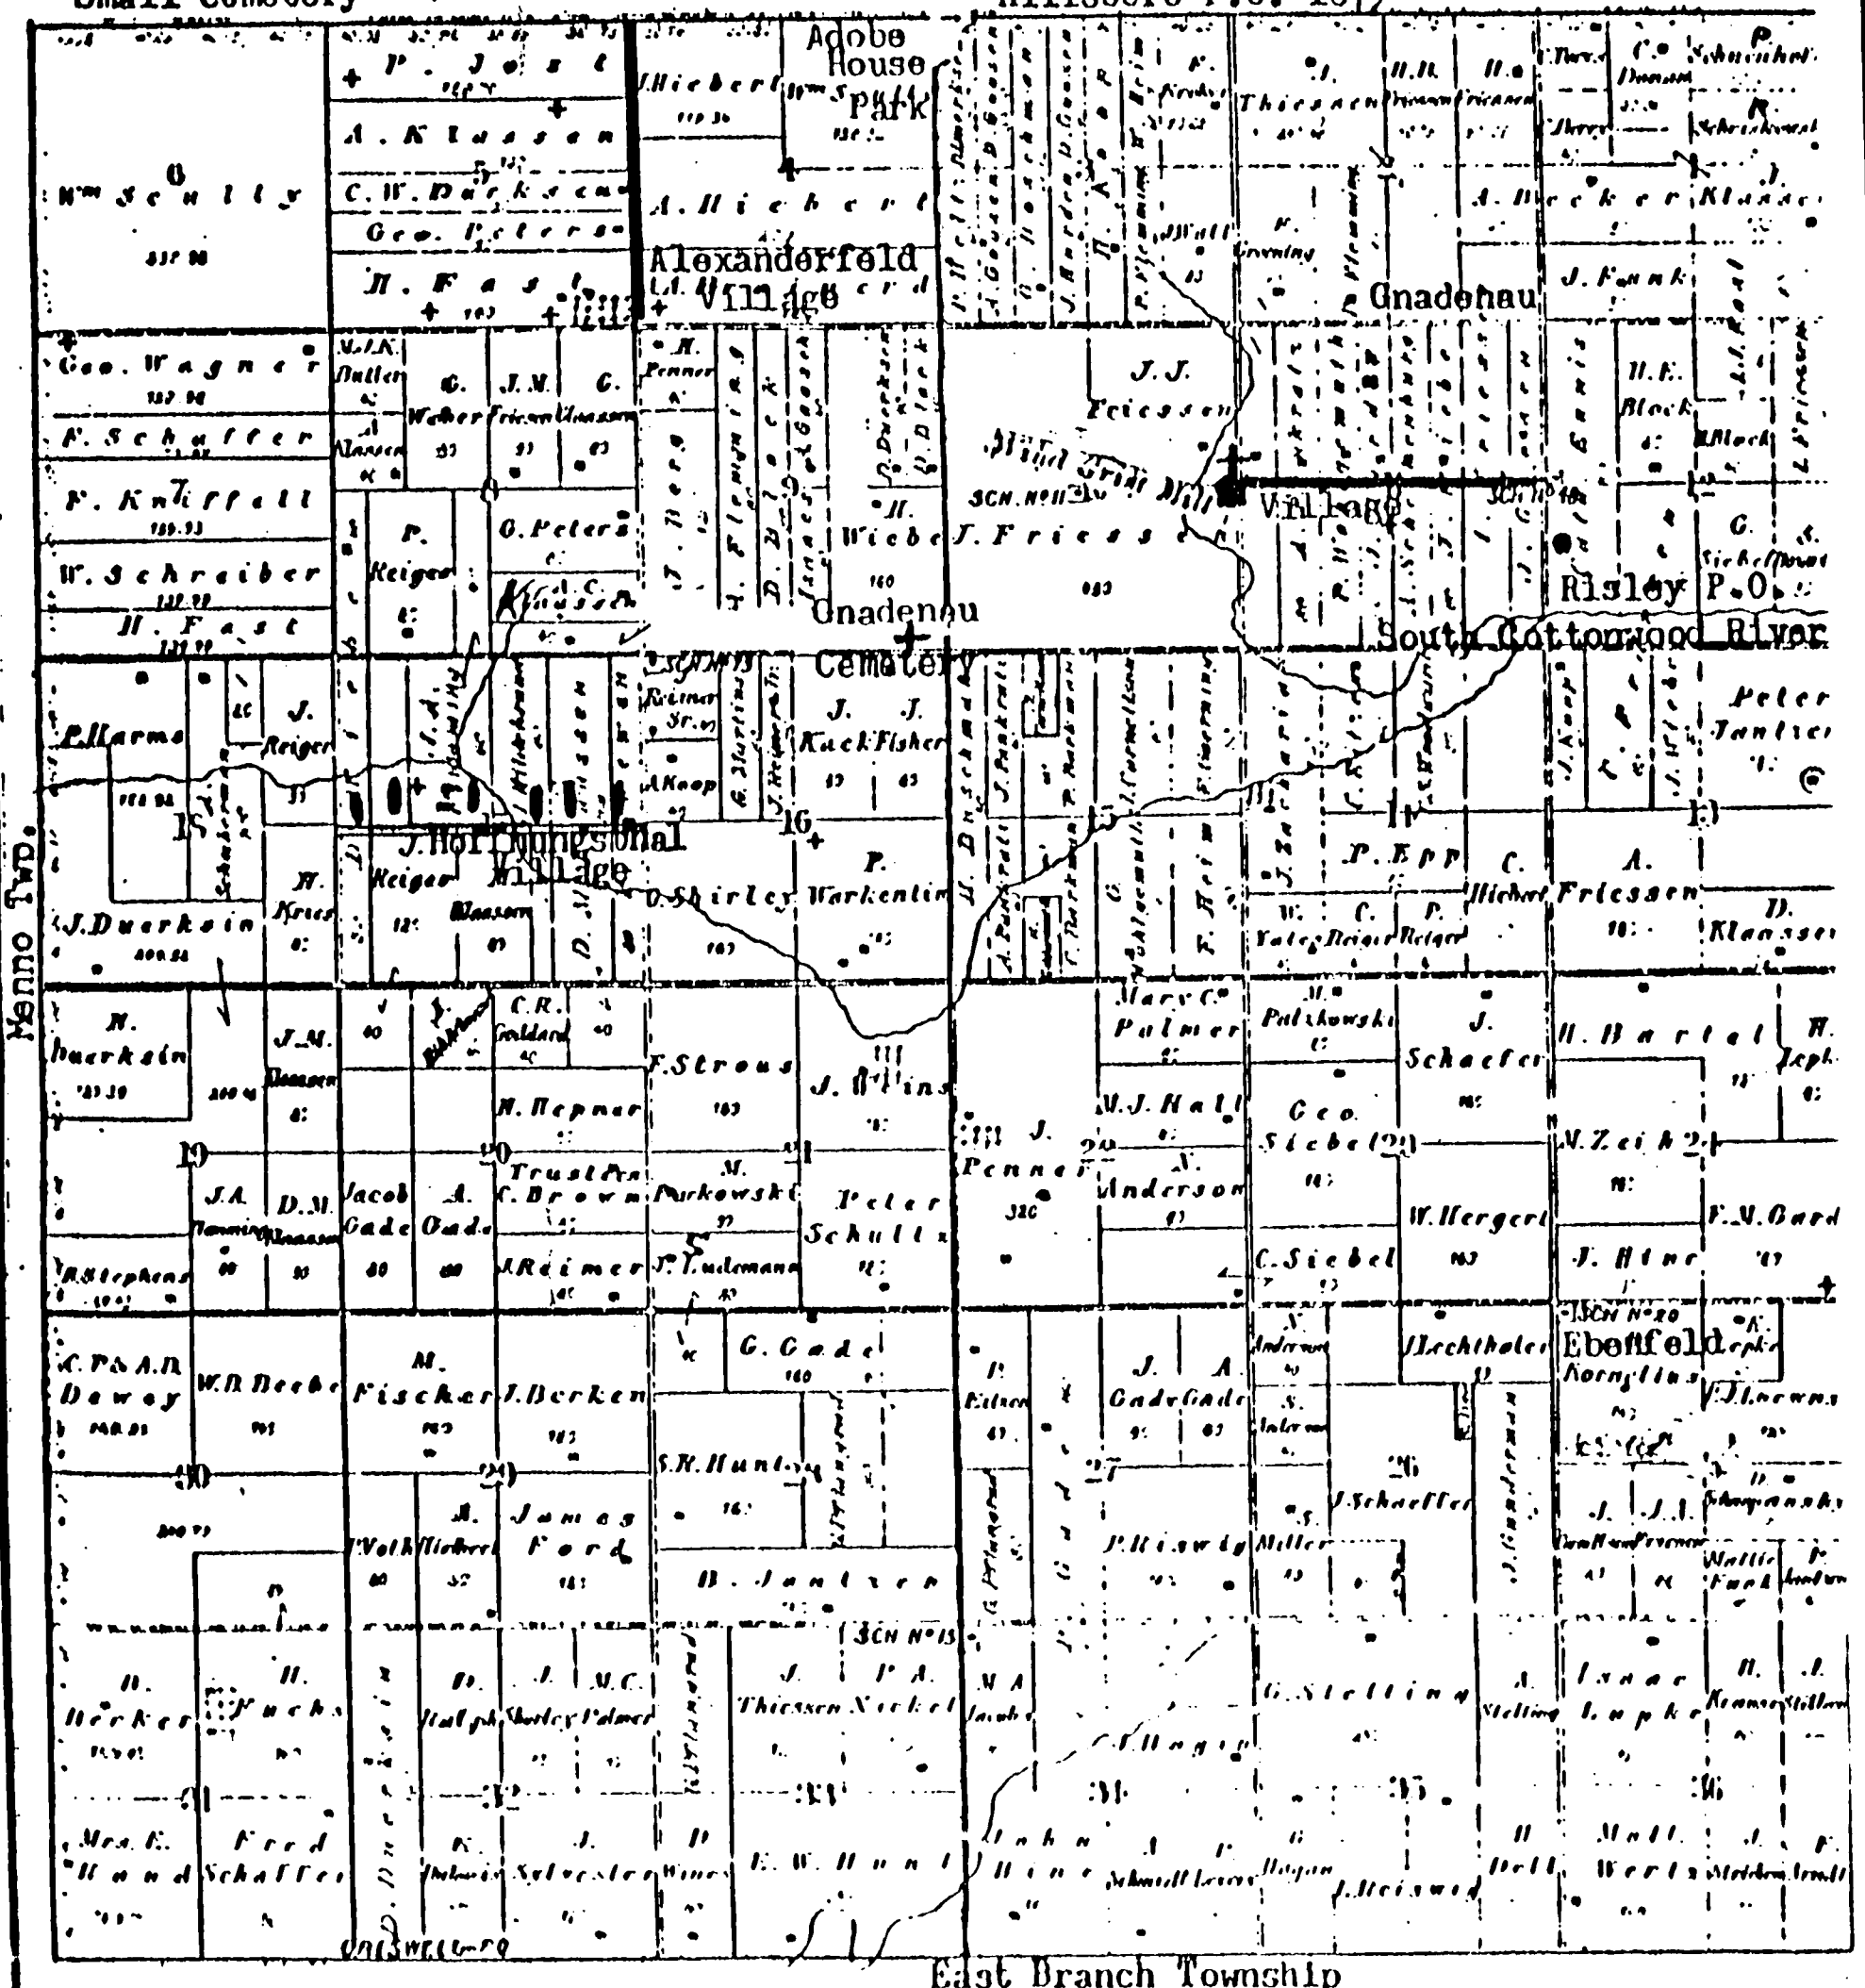

1985

Adobe House Museum
501 S. Ash Street
Hillsboro, KS 67063
316-947-3775

MARION COUNTY ATLAS, Kansas

LIBERTY

Township 20 South, Range 2 East of 6th Principal Meridian.
Scale 2 inches to a Mile.

Small cemetery = +

1884 Hillsboro P.O. 1879

1884 Map of Liberty Township
Marion County Kansas