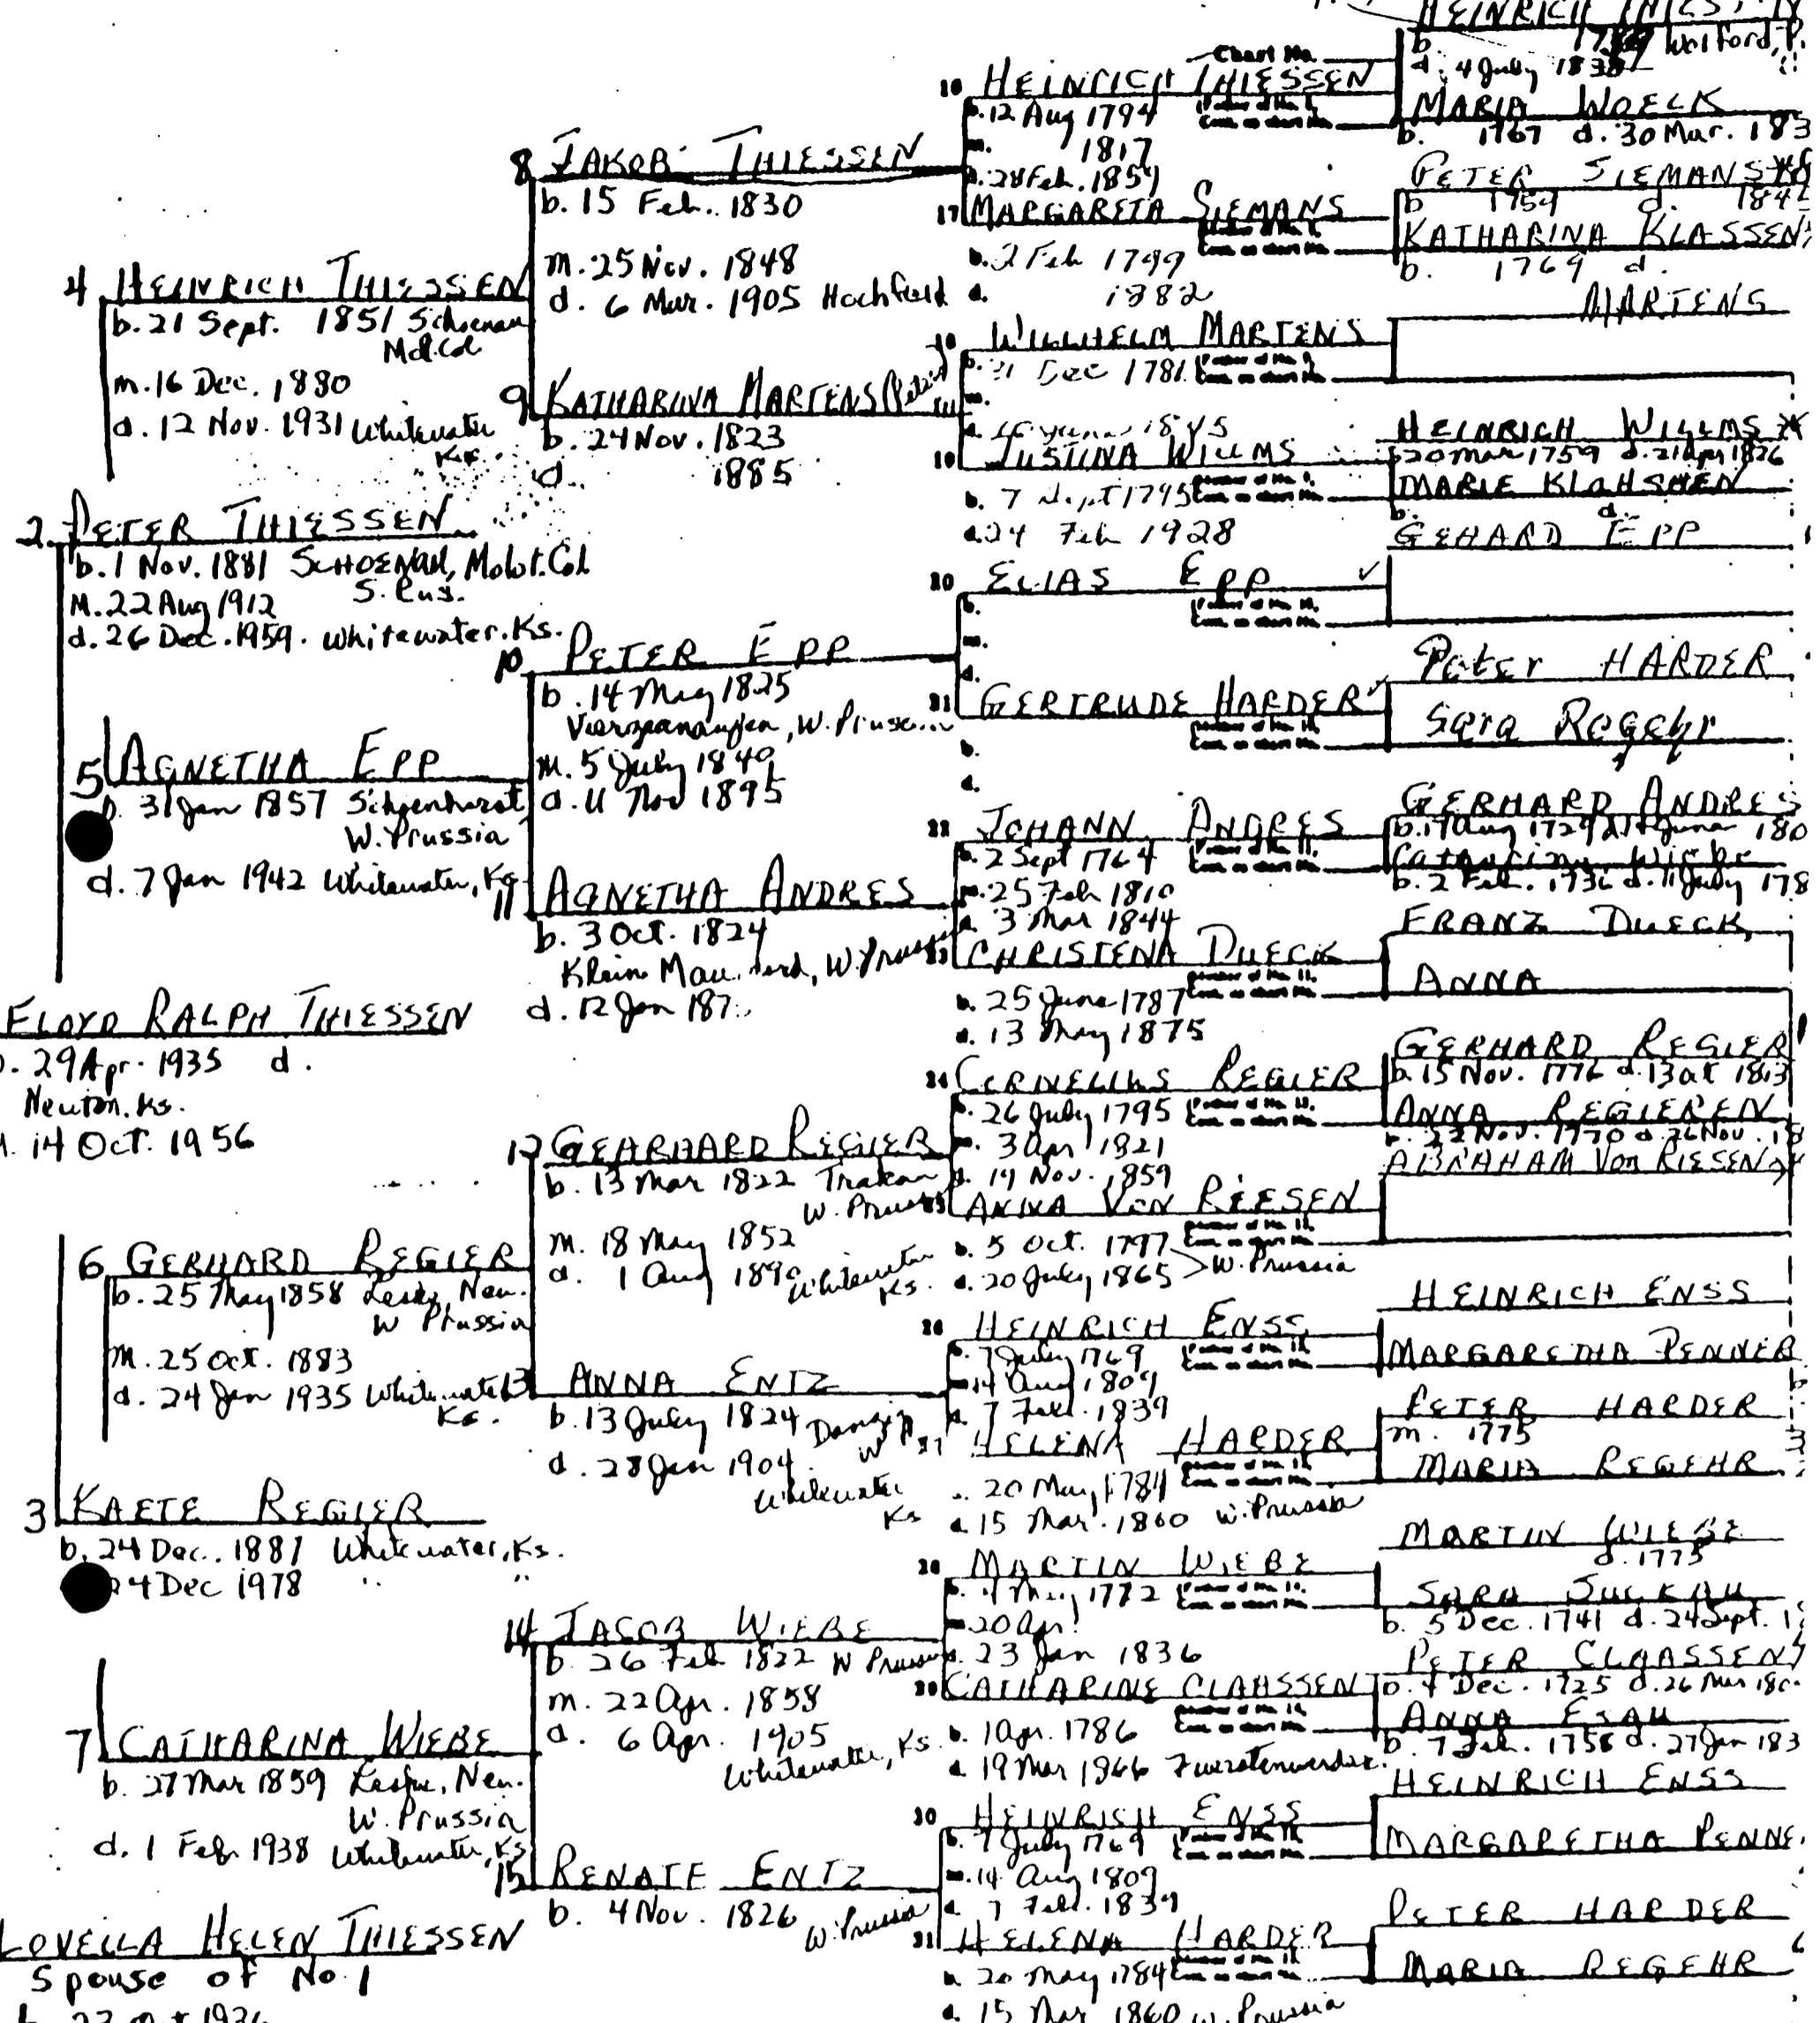

NAME OF COMPILER LOVELLA THIESSEN THIESSEN

\* in right side use 1759 at the bottom

LOVELLA HELEN THIESSEN  
Spouse of No. 1  
b. 23 Oct 1936  
Hutchinson, Ks.

- 1\* Cornelius REGIER - b. 1742  
Margaretha Von Gengen
- 2\* HANS HARDER  
GERTRUDE CLAASSEN
- 3\* CLASS REGIER  
CATHARINE WEINS
- 4\* JOHANN CLAASSEN  
MARIA LOEPF
- 5\* HANS HARDER  
GERTRUDE CLAASSEN
- 6\* CLASS REGIER  
CATHARINE WEINS
- 7\* CORNELIUS WILMS  
CORNELIA THUNEN
- 8\* JACOB SIEMANS
- 9\* JACOB SIEMANS

b. Date of birth  
p.b. Place of birth  
m. Date of marriage  
d. Date of death