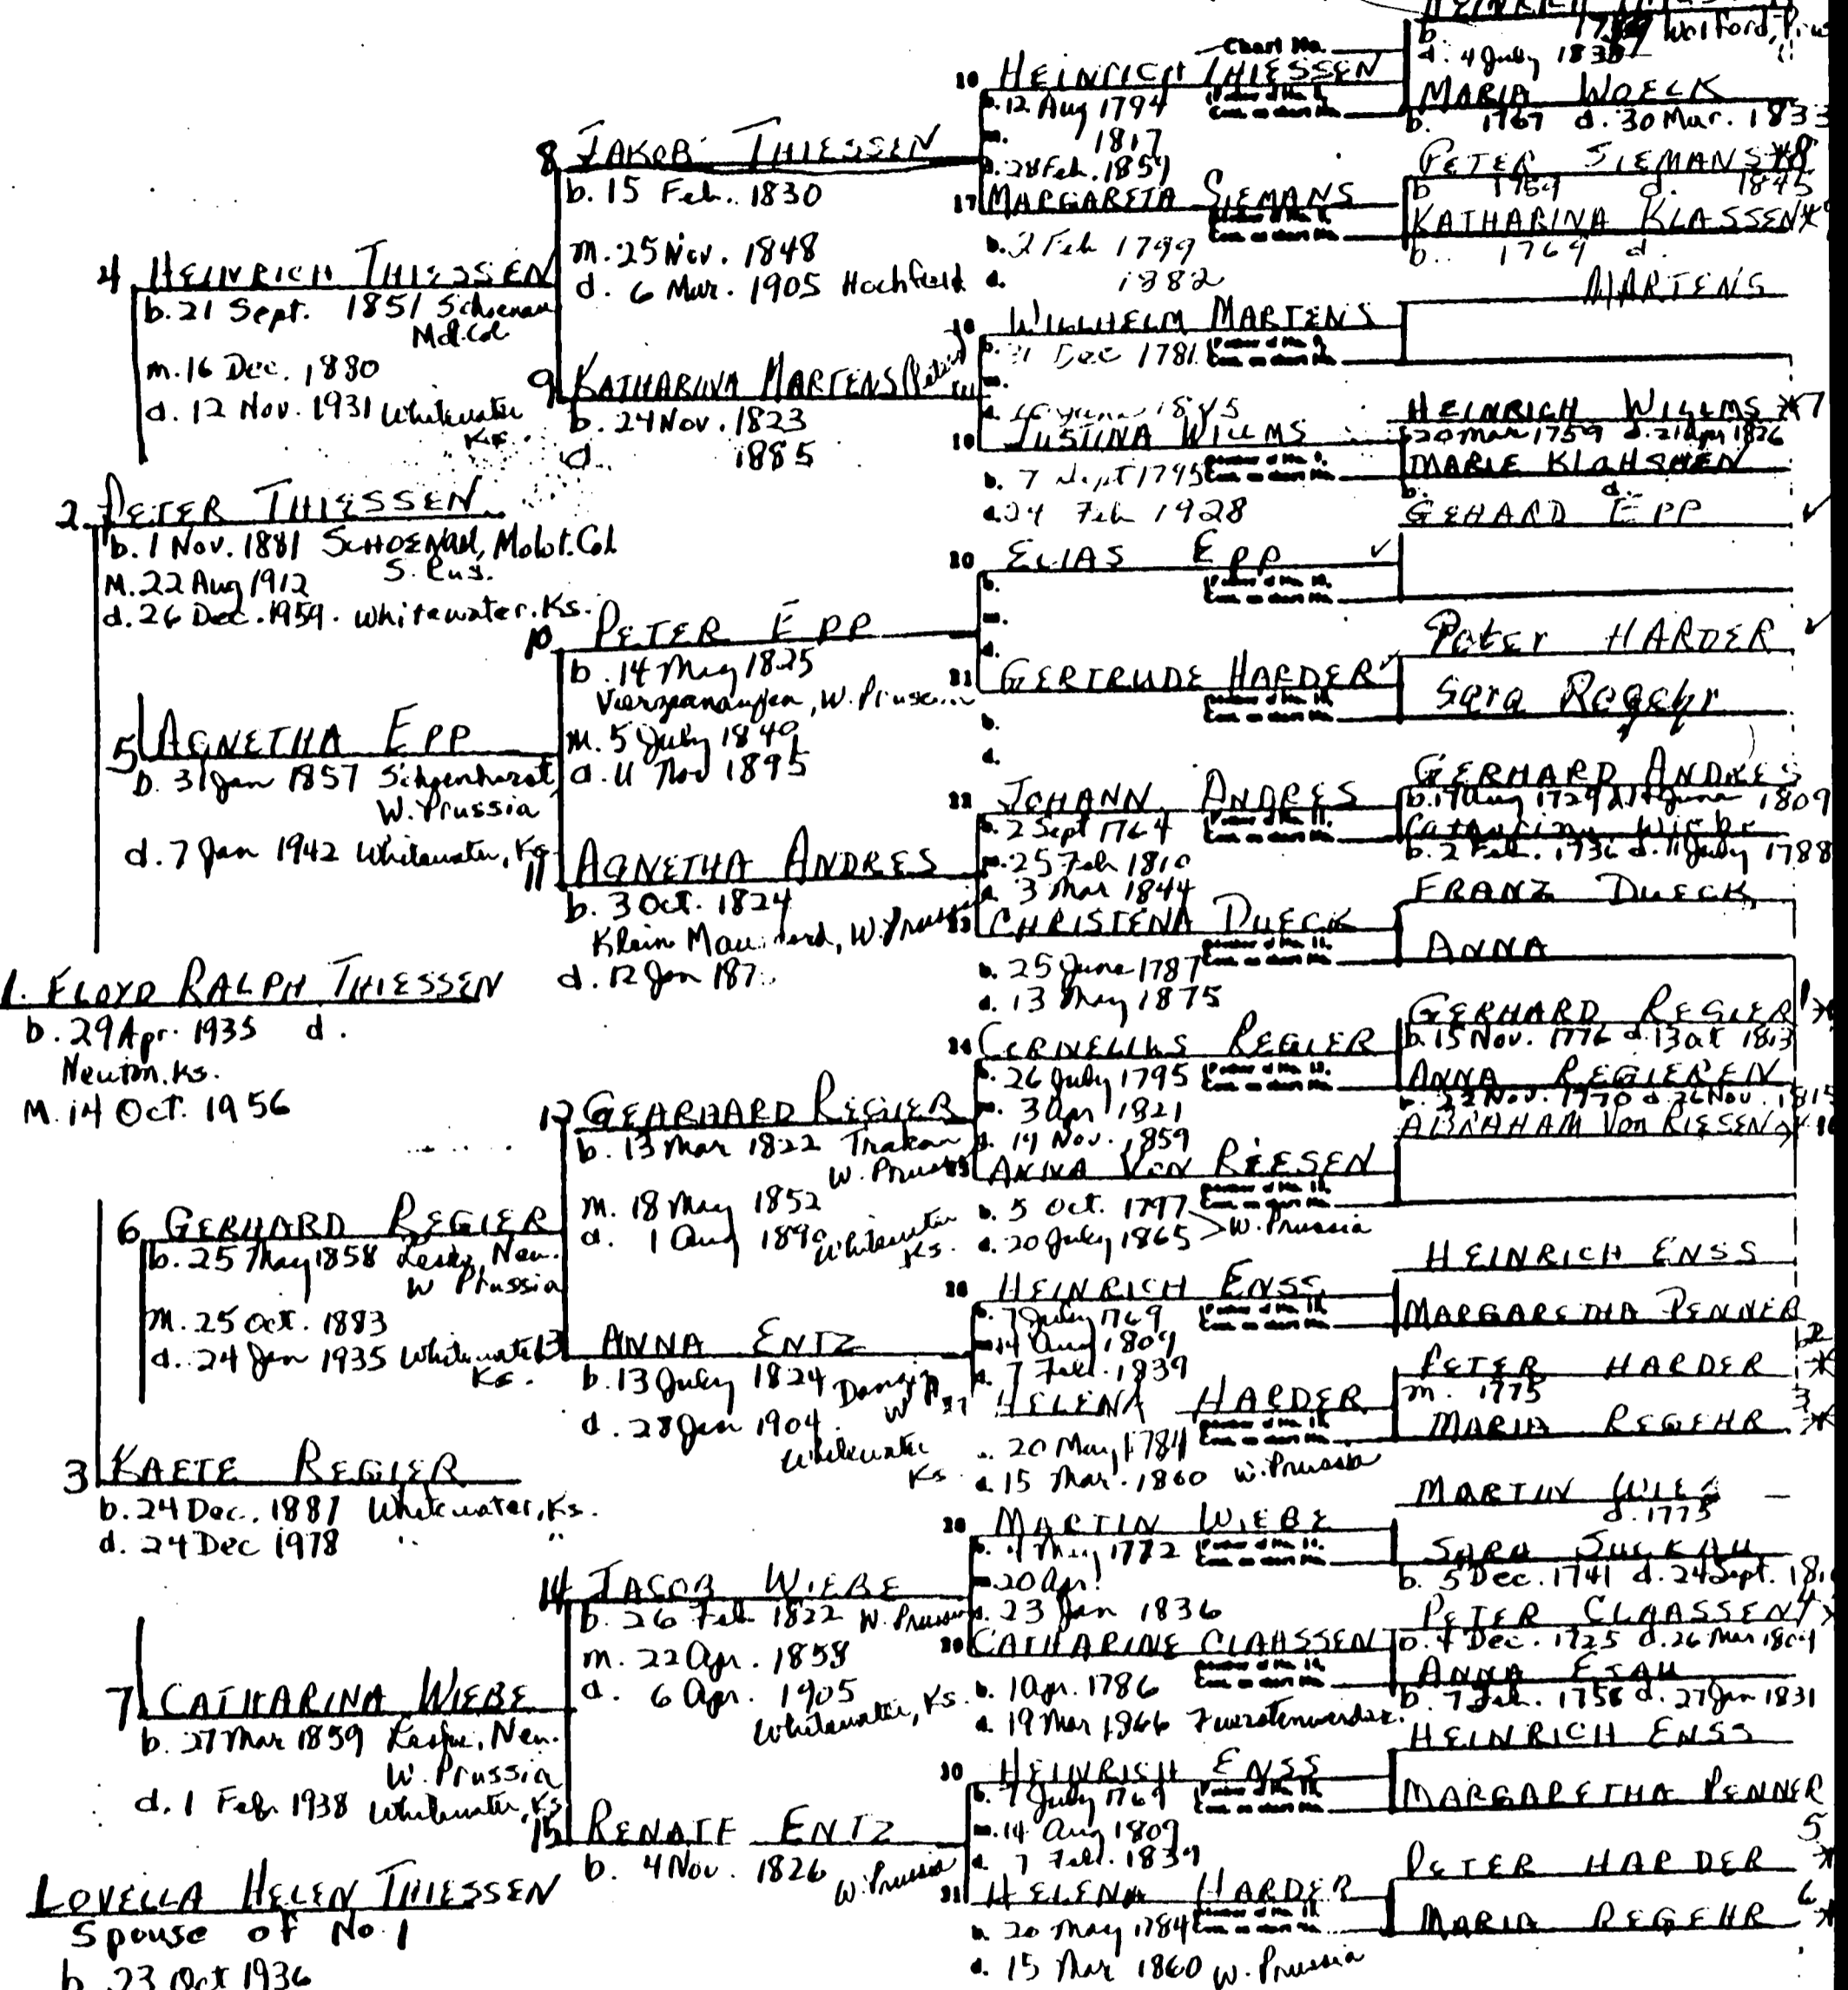

NAME OF COMPILER LOVELLA THIESSEN THIESSEN

* in right side at the bottom 1759

LOVELLA HELEN THIESSEN
 Spouse of No. 1
 b. 23 Oct. 1936
 Hutchinson, Ks.

- 1* Cornelius REGIER - b. 1742
 Margaretha Von Geigen
- 2* HANS HARDER
 GERTRUDE CLASSEN
- 3* CLASS REGIER
 CATHARINE WEINS
- 4* JOHANN CLASSEN
 MARIA LOEPP
- 5* HANS HARDER
 GERTRUDE CLASSEN
- 6* CLASS REGIER
 CATHARINE WEINS
- 7* CORNELIUS WILMS
 CORNELIA THUNEN
- 8* JACOB SIEMANS
- 9* JULIUS KLASSEN
- 10* GERHARD VON RIESSEN
 MARGARETHA HARDER

b. Date of birth
 p.b. Place of birth
 m. Date of marriage
 d. Date of death